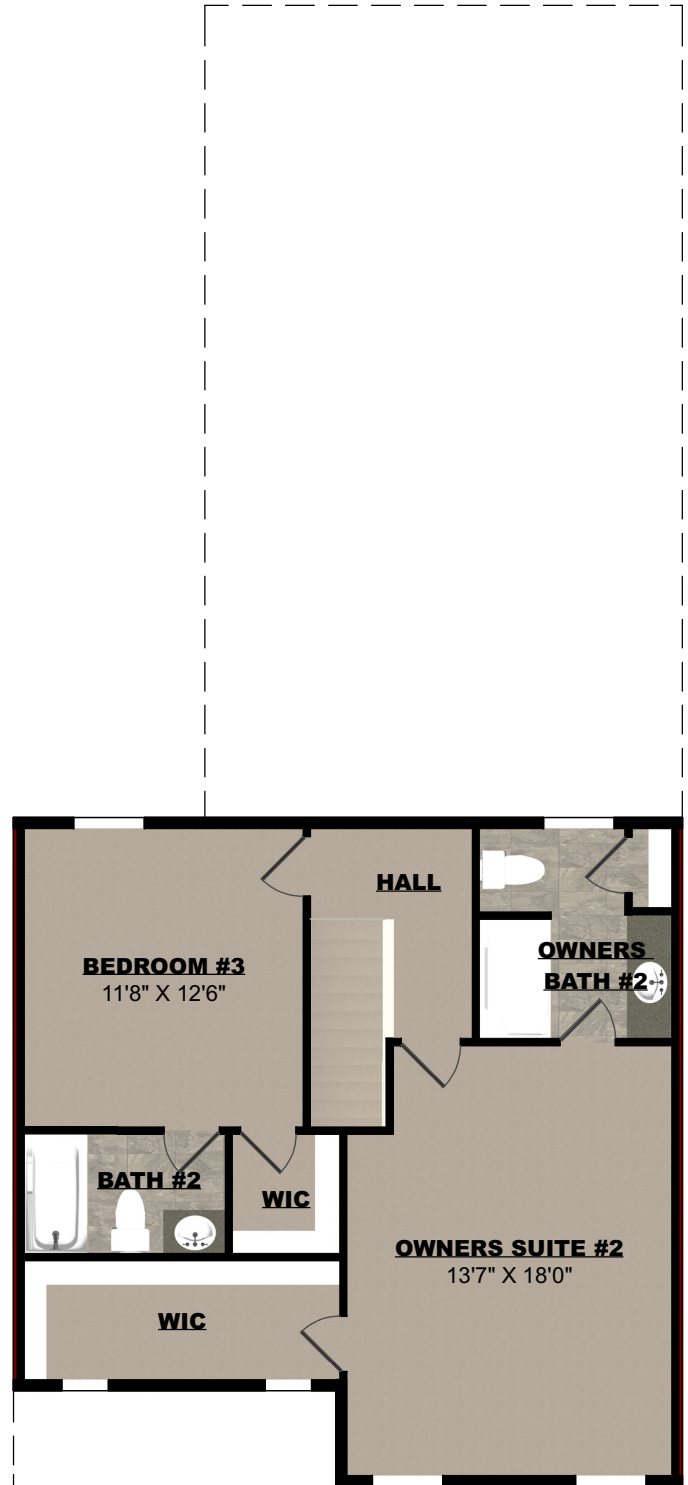

# THE ROBIN

**YINGST** HOMES, INC  
Our Reputation is Building

THIS IMAGE REPRESENTS A SINGLE UNIT IN A ROW OF TOWNHOMES,  
NOT INTENDED AS A SINGLE HOME. FLOORPLANS AND RENDERINGS SHOULD  
BE CONSIDERED AN ARTISTIC REPRESENTATION OF THE  
ACTUAL HOME. CERTAIN DETAILS, COLORS, AND FINISHES MAY VARY.

# THE ROBIN

FIRST FLOOR - 1,048  
 SECOND FLOOR - 730  
 TOTAL - 1,778  
 DIMENSIONS - 28'0" X 62'0"

**FIRST FLOOR PLAN**

**SECOND FLOOR PLAN**