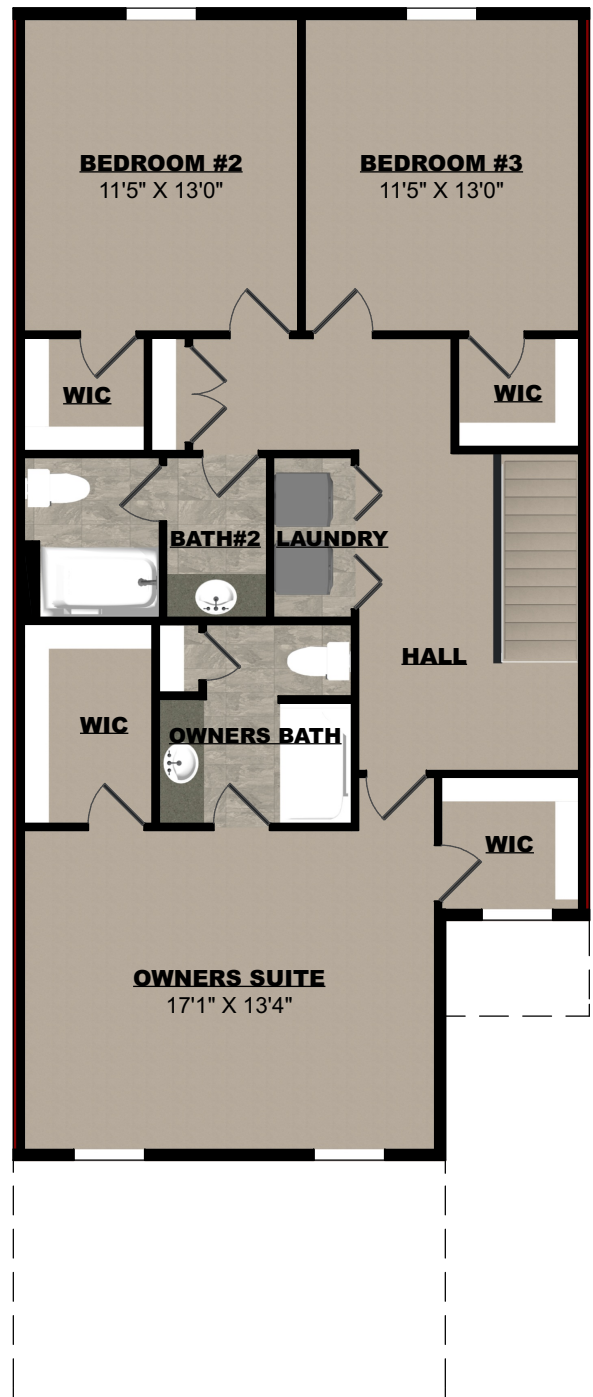

THE RAVEN

YINGST HOMES, INC
Our Reputation is Building

THIS IMAGE REPRESENTS A SINGLE UNIT IN A ROW OF TOWNHOMES,
NOT INTENDED AS A SINGLE HOME. FLOORPLANS AND RENDERINGS SHOULD
BE CONSIDERED AN ARTISTIC REPRESENTATION OF THE
ACTUAL HOME. CERTAIN DETAILS, COLORS, AND FINISHES MAY VARY.

THE RAVEN

FIRST FLOOR - 912
SECOND FLOOR - 1,092
TOTAL - 2,004
DIMENSIONS - 24'0" X 58'0"

FIRST FLOOR PLAN

SECOND FLOOR PLAN