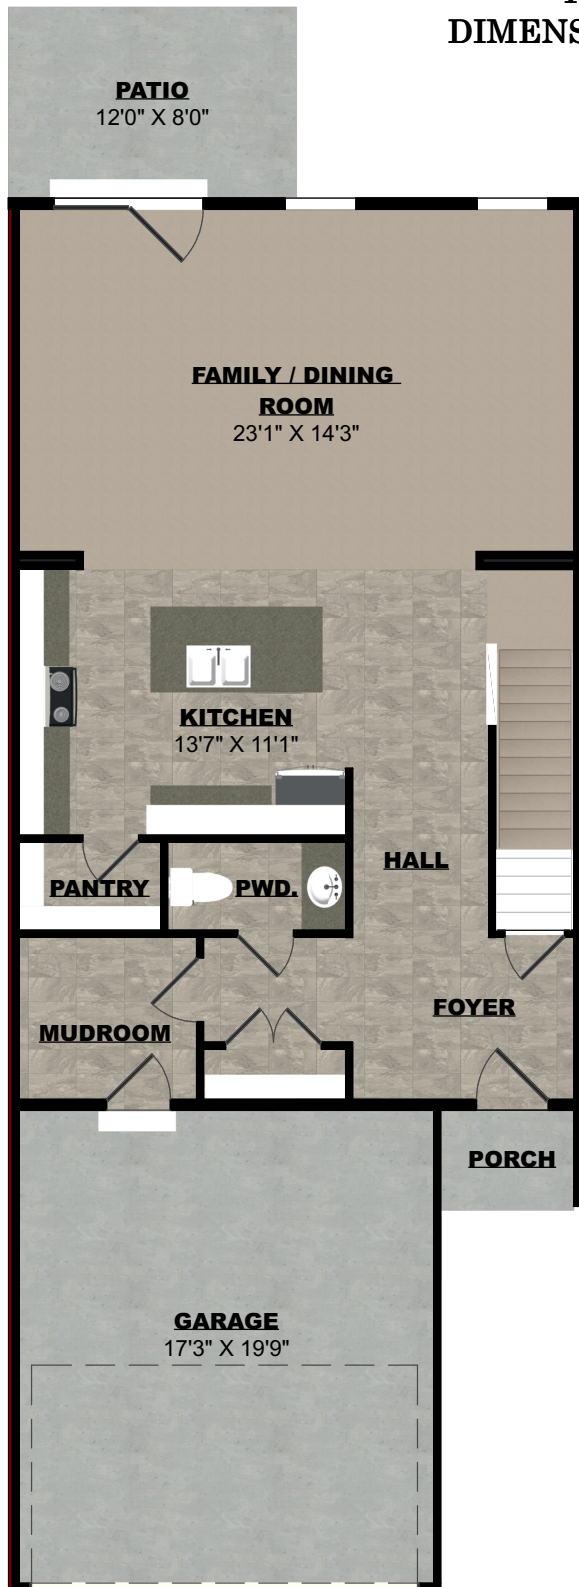

THE RAVEN

YINGST HOMES, INC
Our Reputation is Building

THIS IMAGE REPRESENTS A SINGLE UNIT IN A ROW OF TOWNHOMES,
NOT INTENDED AS A SINGLE HOME. FLOORPLANS AND RENDERINGS SHOULD
BE CONSIDERED AN ARTISTIC REPRESENTATION OF THE
ACTUAL HOME. CERTAIN DETAILS, COLORS, AND FINISHES MAY VARY.

THE RAVEN

FIRST FLOOR - 912
SECOND FLOOR - 1,092
TOTAL - 2,004
DIMENSIONS - 24'0" X 58'0"

FIRST FLOOR PLAN

SECOND FLOOR PLAN