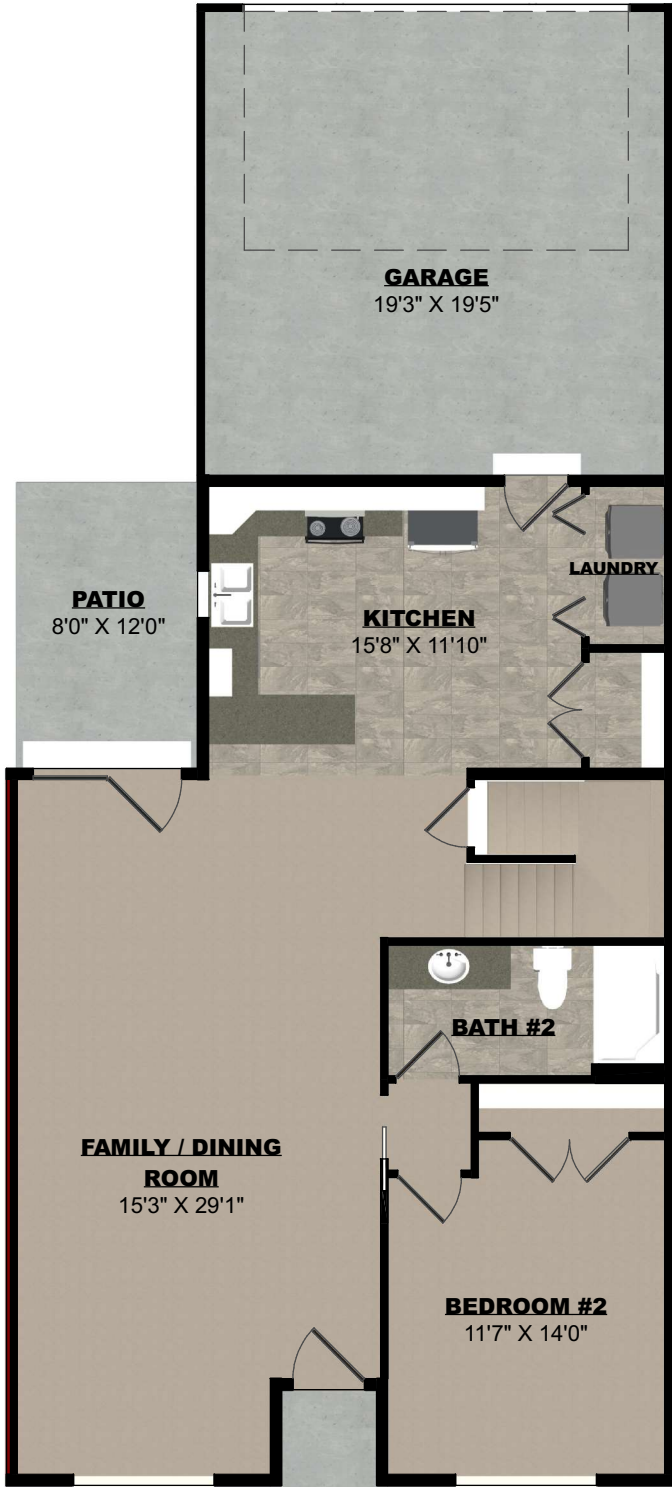

THE NIGHTINGALE

YINGST HOMES, INC
Our Reputation is Building

THIS IMAGE REPRESENTS A SINGLE UNIT IN A ROW OF TOWNHOMES,
NOT INTENDED AS A SINGLE HOME. FLOORPLANS AND RENDERINGS SHOULD
BE CONSIDERED AN ARTISTIC REPRESENTATION OF THE
ACTUAL HOME. CERTAIN DETAILS, COLORS, AND FINISHES MAY VARY.

THE NIGHTINGALE

FIRST FLOOR - 1,070
SECOND FLOOR - 774
TOTAL - 1,844
DIMENSIONS - 28'0" X 62'0"

FIRST FLOOR PLAN

SECOND FLOOR PLAN