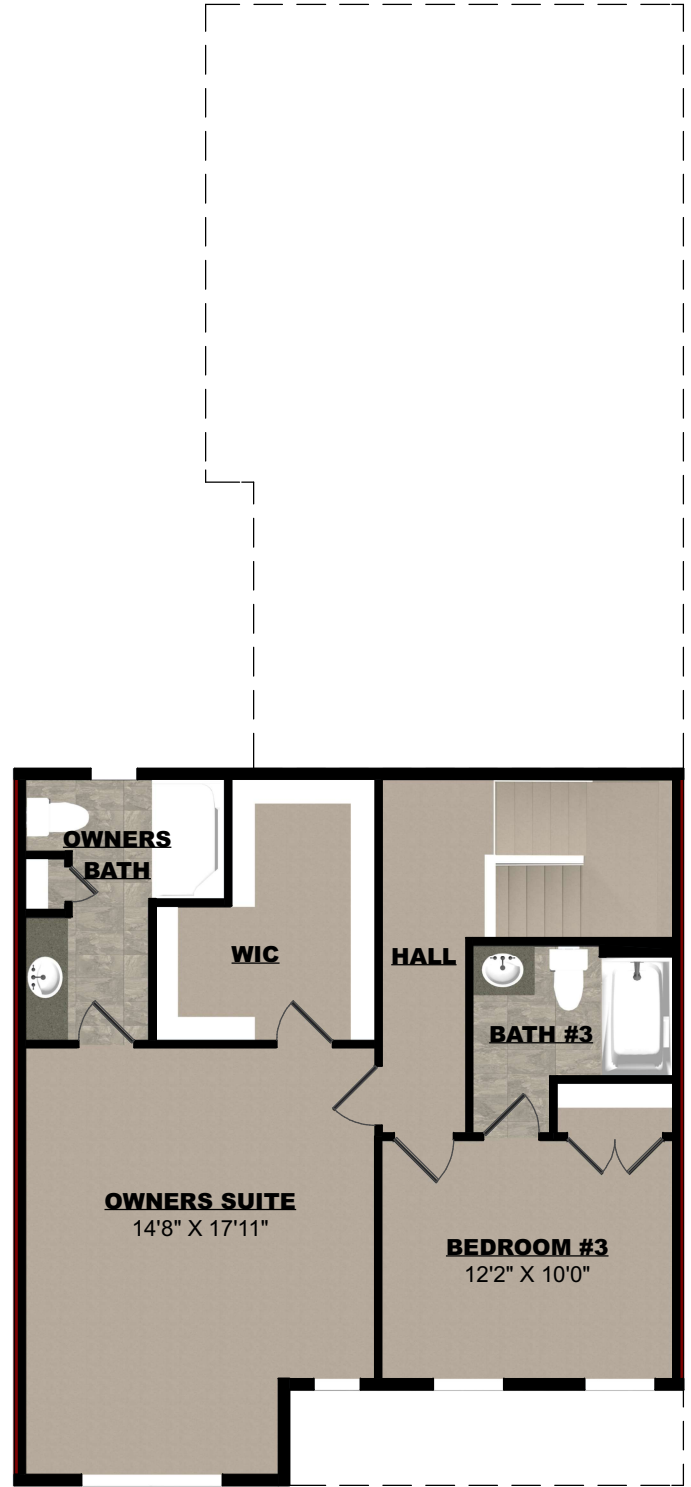

THE NIGHTINGALE

YINGST HOMES, INC
Our Reputation is Building

THIS IMAGE REPRESENTS A SINGLE UNIT IN A ROW OF TOWNHOMES,
NOT INTENDED AS A SINGLE HOME. FLOORPLANS AND RENDERINGS SHOULD
BE CONSIDERED AN ARTISTIC REPRESENTATION OF THE
ACTUAL HOME. CERTAIN DETAILS, COLORS, AND FINISHES MAY VARY.

THE NIGHTINGALE

FIRST FLOOR - 1,070
SECOND FLOOR - 774
TOTAL - 1,844
DIMENSIONS - 28'0" X 62'0"

FIRST FLOOR PLAN

SECOND FLOOR PLAN